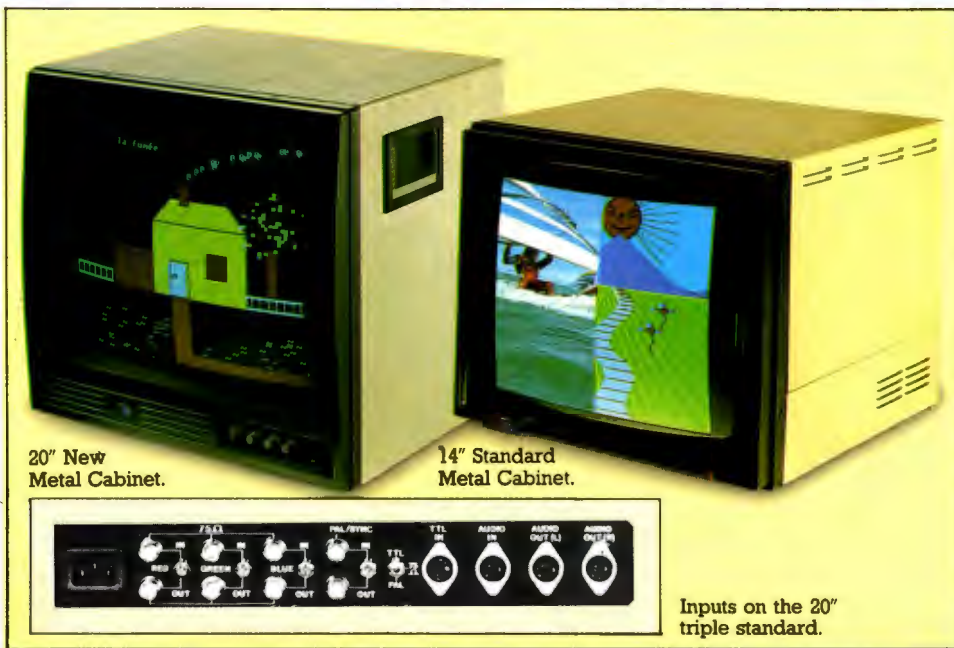

RGB/PAL COMPOSITE VIDEO MONITOR

Continuing Microvitec's revolutionary advance in high-performance colour displays, the latest addition to the comprehensive range is the RGB / Composite Video (PAL Encoded) monitor with audio. (Optional on 14").

Incorporating all of the usual Microvitec features:-

RELIABILITY
QUALITY
HIGH PERFORMANCE.

The RGB/PAL model is specifically designed for use with a Video Cassette Recorder/Video Camera, combining exceptional true-to-life picture reproduction, with crisp well-defined display of computer-generated text and high-resolution graphics.

APPLICATION AND VERSATILITY

Unlike some 'converted televisions' the RGB/PAL monitor, as well as being able to display video recordings, is a completely DEDICATED microcomputer monitor.

The introduction of the RGB/PAL display makes it one of the most advanced and versatile micro-computer colour monitors on the market today.

The 20" triple standard model (TTL, ANALOGUE / PAL with AUDIO) being compatible with:-

TEXAS INSTRUMENTS TI 99/4A
COMMODORE 64/Vic 20
APPLE II/IIe/III
TANDY COLOUR COMPUTER
DRAGON 32
ACORN ATOM
BBC (A and B)
ACORN ELECTRON
RML 380Z/480Z
TANDATA TE 1100
LYNX - and many more

Therefore, even if your microcomputer requirements change, there now exists a 'universal' monitor to match; thus making it a long-term investment, even in today's rapidly changing technological climate.

20" New Metal Cabinet.

14" Standard Metal Cabinet.

Inputs on the 20" triple standard.

THE MICROVITEC PACKAGE

SAFETY:- Approved by BEAB* and Test Bureau

RELIABILITY

UNSURPASSED PERFORMANCE:-

See For Yourself!

UNIQUE 12 MONTHS WARRANTY:-

Ask For Details

MAINTENANCE TRAINING

COURSES:- Ask For Details

EXCELLENT FIELD RECORD:-

Ask Any of 20,000+ Teachers

A BRITISH PRODUCT

*These models B.E.A.B. approved.

1431/MS

1431/MB

1432/MS

1435/MS

1439/MS

1431/MZ

Q. What do I get when I buy Microvitec?

A. Much more than the finest colour display available:-

Screen size	14"		20"	
TUBE TYPE	STANDARD	STANDARD	STANDARD	STANDARD
RESOLUTION (No of Pixels)	452(H)x 585(v)	452(H)x 585(v)	505(H)x 585(v)	505(H)x585(v)
Dot Pitch	0.64mm	0.64mm	0.8mm	0.8mm
Inputs	PAL/TTL	PAL/TTL	PAL/TTL	PAL/TTL/ Analogue (1v/75Ω)
Audio Facility	-	YES	YES	YES
Cabinet	STANDARD METAL	STANDARD METAL	NEW METAL	NEW METAL
Colour	BROWN/BEIGE	BROWN/BEIGE	BROWN/BEIGE	BROWN/BEIGE

Details of Medium and High Resolution Available on Request

Details of Medium Resolution Available on Request

MICROVITEC
CUB
COLOUR DISPLAYS

Microvitec Sales Dept.
Futures Way,
Bolling Road, Bradford,
West Yorkshire BD4 7TU,
England.
Tel (0274) 390011. Telex 517717

Silicon Express Ltd.
Silicon House,
Fowke Street, Rothley,
Leicestershire LE7 7PJ.
Tel (0533) 374917.

C.E.M. Microcomputer Services
117, University Street,
Belfast BT7 1HP,
Northern Ireland.
Tel (0232) 24411/243564.