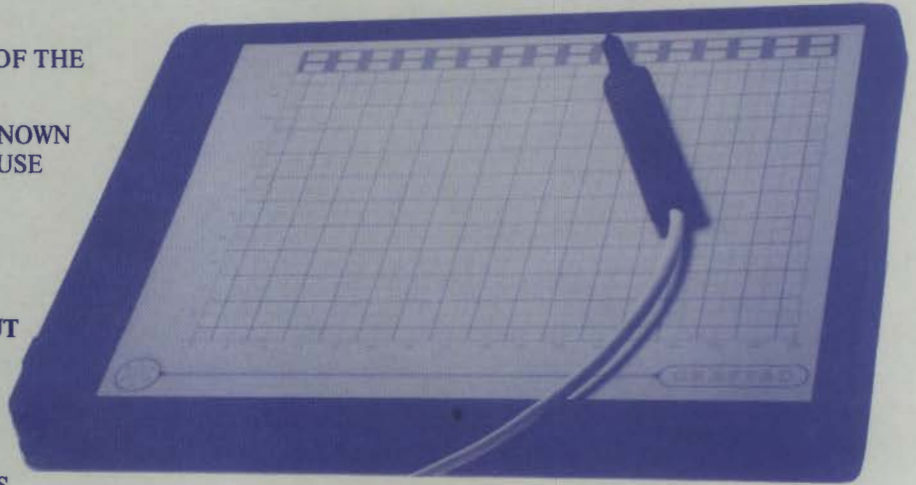

LIGHTPEN

OR JUST BRAVE ATTEMPTS IN THE ABSENCE OF THE GRAPHICS TABLET-GRAFPAD!!!!

THE GRAFPAD NOW MAKES OBSOLETE ALL KNOWN KEYBOARD ALTERNATIVES IN ONE EASY-TO-USE TABLET.

THE GRAFPAD ALLOWS YOU TO:

- COMMUNICATE WITH A COMPUTER WITHOUT USING AN OFTEN TEDIOUS AND ERROR PRONE SERIES OF KEY DEPRESSIONS.
- TO COMBINE IN ONE DEVICE ALL THE FACILITIES OF PREVIOUS ATTEMPTS AT INPUT DEVICES. THE APPLICATIONS ARE AS NUMEROUS AS THAT OTHER COMMONLY HELD DEVICE – A PEN! – AND INCLUDE:

FOR THE TECHNICALLY INCLINED

HARDWARE

Resolution : ± 1 pixel on display
 Accuracy : ± 1 pixel
 Repeatability : ± 1 pixel
 Output Rate : 2000/5000 points p.s.
 Interface : Parallel
 Co-ordinates : Absolute
 Origin : LH corner or selectable
 Point : Pen switch gives X/Y point
 Stream : Pen held streamed data
 Power : + 5V 250 MA
 Dimensions : H-2.5cm W-35cm D-26cm
 Working Area : 24cm x 19cm + Menu
 Weight : 0.8 Kg (Tablet) 1.2 Kg (Gross)