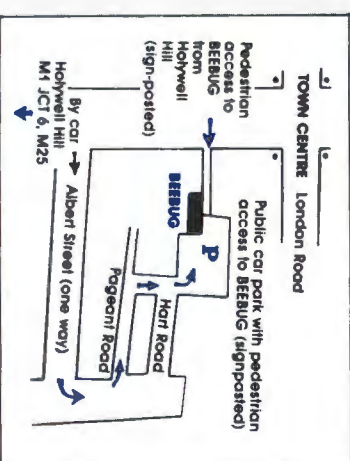

How To Find Us

HOURS
9.5.30 Monday — Saturday
(Switchboard closes at 5pm.
Answerphone 24 hours.)

BEEBUG MAIL ORDER
Dolphin Place,
Holywell Hill, St. Albans,
Herts. AL1 1EX
Tel: 0727 40303
Multi-lines