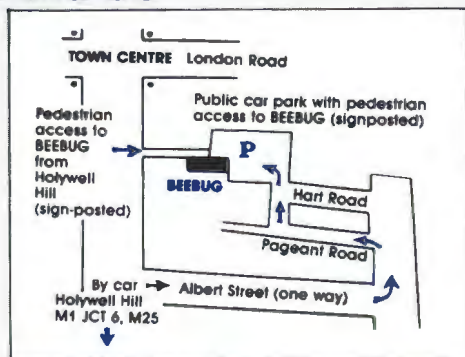

9-5.30 Monday — Saturday
(Switchboard closes at 5pm.
Answerphone 24 hours.)

BEEBUG MAIL ORDER

Dolphin Place,
Holywell Hill, St. Albans,
Herts. AL1 1EX
Tel: 0727 40303
Multi-lines

OFFICIAL ORDERS

Official orders for £25 or over are welcome from education or government bodies.