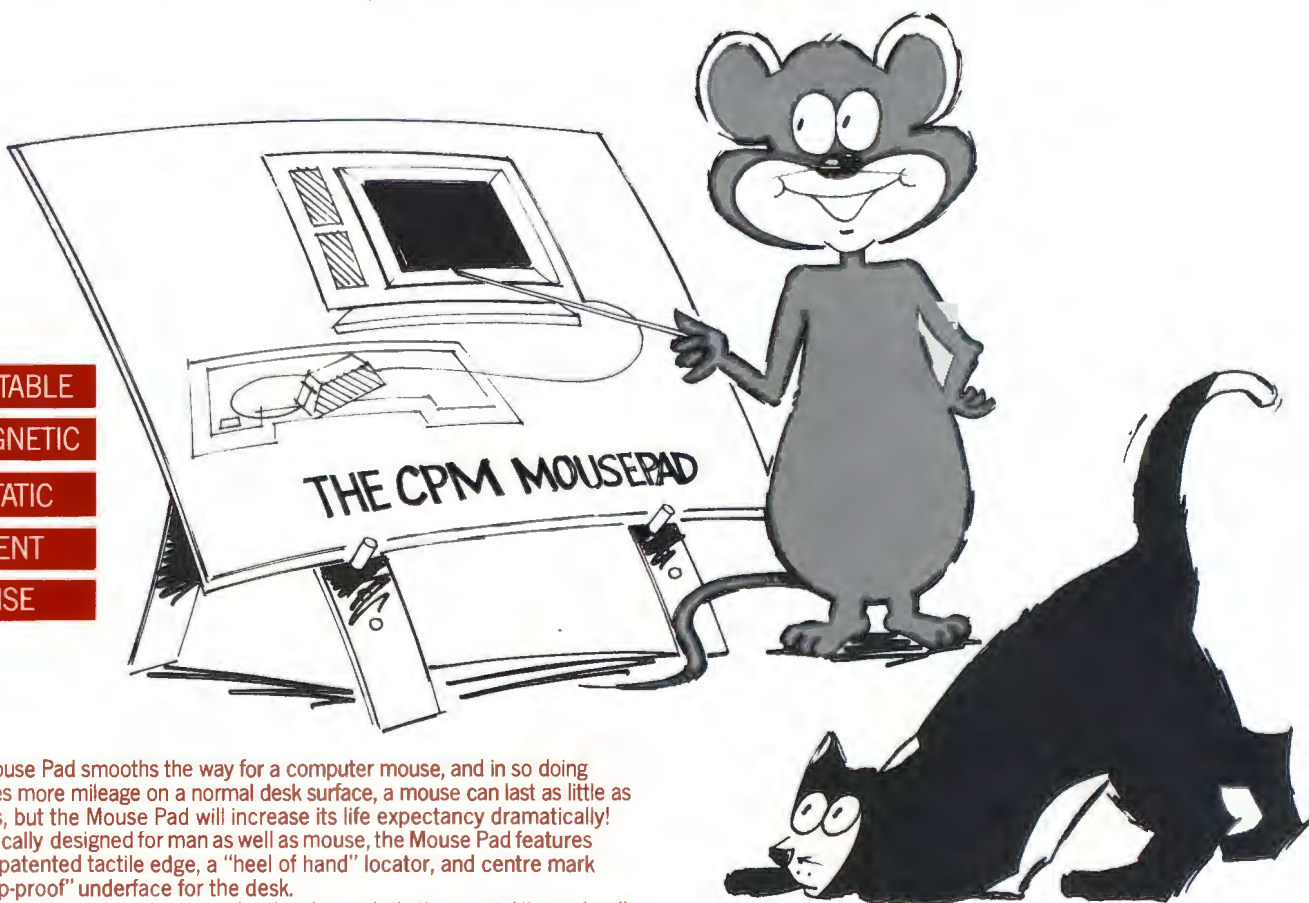

PROTECT YOUR MOUSE WITH

THE CPM COMPUTER

MOUSE PADTM

COMFORTABLE

ANTI-MAGNETIC

ANTI-STATIC

EFFICIENT

PRECISE

The Mouse Pad smooths the way for a computer mouse, and in so doing guarantees more mileage on a normal desk surface, a mouse can last as little as 150 miles, but the Mouse Pad will increase its life expectancy dramatically! Ergonomically designed for man as well as mouse, the Mouse Pad features a unique, patented tactile edge, a "heel of hand" locator, and centre mark and a "slip-proof" underface for the desk.

Stain-resistant and easily cleaned with a damp cloth, the special "non-glare" surface of the Mouse Pad inhibits reflections from the monitor screen, and creates a perfect ecological environment for the computer operator's faithful friend!