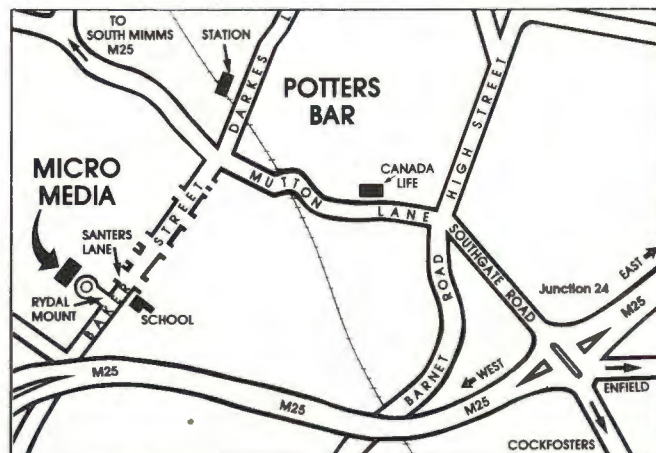

Access & Visa

0707 52698

(5 lines)

OUT OF OFFICE HOURS (answermachine)

PERSONAL CALLERS WELCOME

WEEKDAYS 8.30am - 5.30pm

SATURDAYS 9.30am - 1.00pm

MICRO MEDIA - 0707 52698 - MICRO MEDIA - 0707 52698 - MICRO MEDIA -